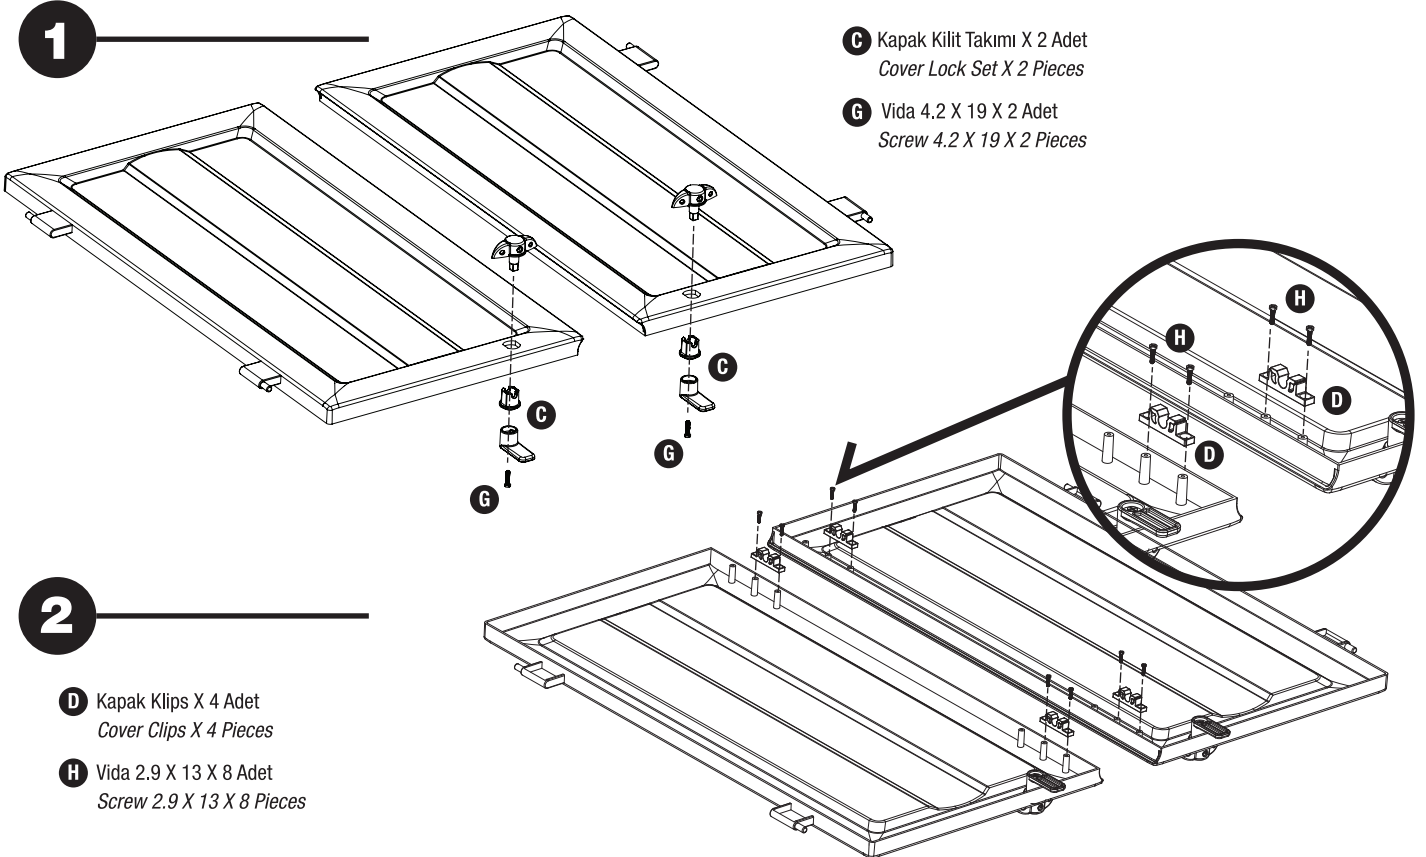

D Kapak Klips X 4 Adet
Cover Clips X 4 Pieces

E Kapak Klips Pim Gövde X 4 Adet
Pin For Cover Clips X 4 Pieces

F Kapak Mentеше X 4 Adet
Cover Hinge X 4 Pieces

G Vida 4.2 X 19 X 18 Adet
Screw 4.2 X 19 X 18 Pieces

H Vida 2.9 X 13 X 8 Adet
Screw 2.9 X 13 X 8 Pieces

3

E Kapak Klips Pim Gövde X 4 Adet
Pin For Cover Clips X 4 Pieces

G Vida 4.2 X 19 X 8 Adet
Screw 4.2 X 19 X 8 Pieces

**4**

F Kapak Mentеше X 2 Adet
Cover Hinge X 2 Pieces