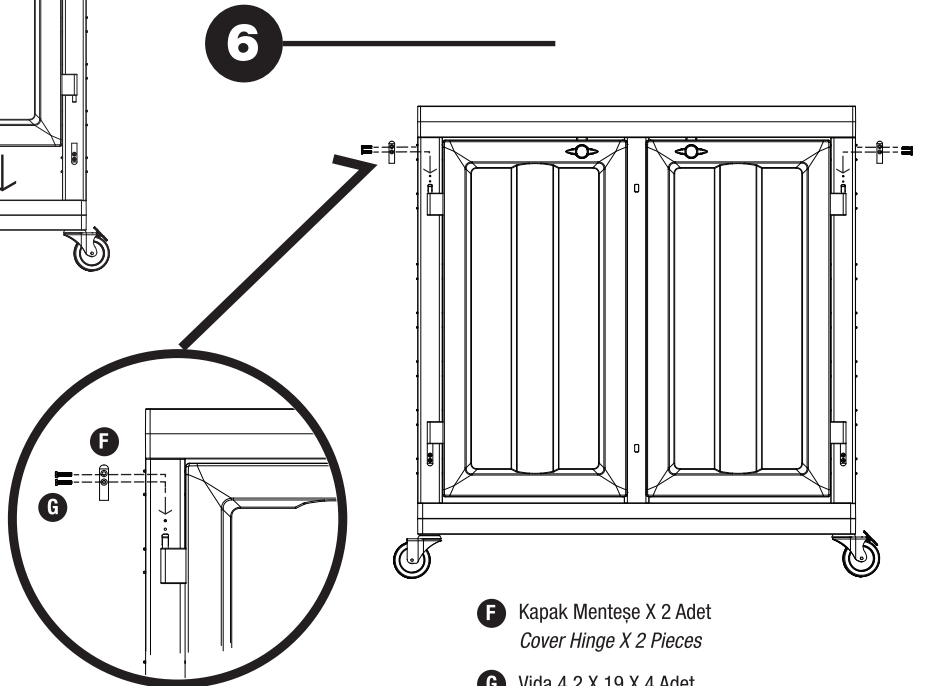

H Vida 2.9 X 13 X 8 Adet
Screw 2.9 X 13 X 8 Pieces

3

E Kapak Klips Pim Gövde X 4 Adet
Pin For Cover Clips X 4 Pieces

G Vida 4.2 X 19 X 8 Adet
Screw 4.2 X 19 X 8 Pieces

**4**

F Kapak Mentеше X 2 Adet
Cover Hinge X 2 Pieces

G Vida 4.2 X 19 X 4 Adet
Screw 4.2 X 19 X 4 Pieces

**5****6**

F Kapak Mentеше X 2 Adet
Cover Hinge X 2 Pieces

G Vida 4.2 X 19 X 4 Adet
Screw 4.2 X 19 X 4 Pieces