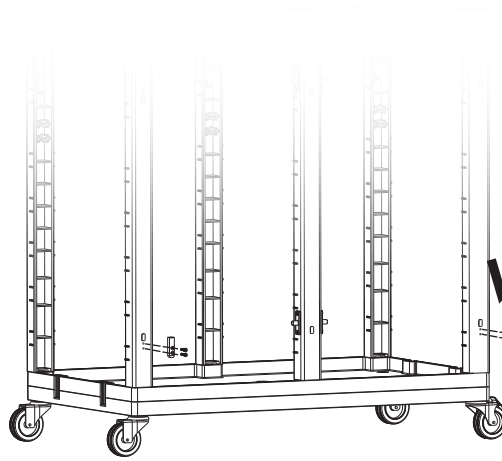

4

F Kapak Mentеше X 2 Adet
Cover Hinge X 2 Pieces

G Vida 4.2 X 19 X 4 Adet
Screw 4.2 X 19 X 4 Pieces