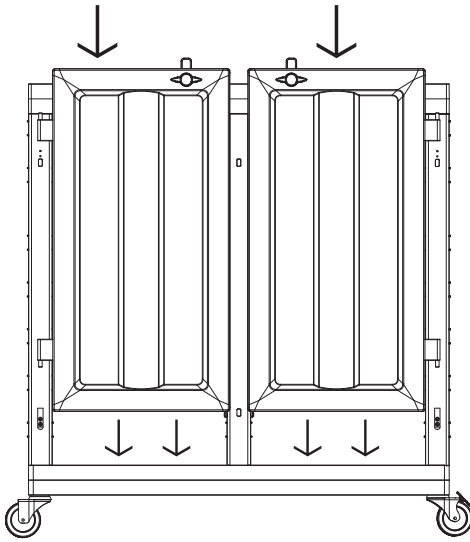

3

E Kapak Klips Pim Gövde X 4 Adet
Pin For Cover Clips X 4 Pieces

G Vida 4.2 X 19 X 8 Adet
Screw 4.2 X 19 X 8 Pieces

4

F Kapak Mentеше X 2 Adet
Cover Hinge X 2 Pieces

G Vida 4.2 X 19 X 4 Adet
Screw 4.2 X 19 X 4 Pieces

5

6

F Kapak Mentеше X 2 Adet
Cover Hinge X 2 Pieces

G Vida 4.2 X 19 X 4 Adet
Screw 4.2 X 19 X 4 Pieces