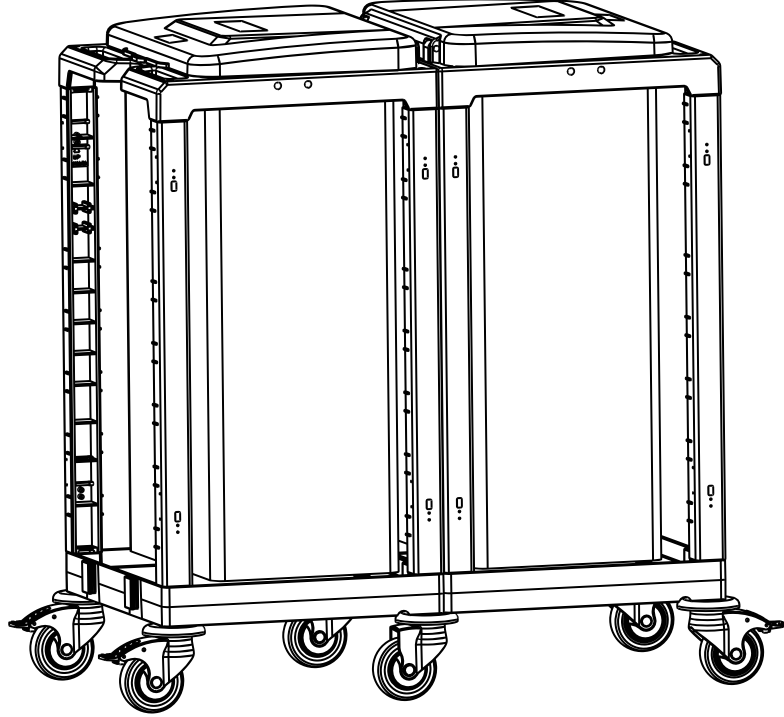

*For assembling front cover set,
look at the assembling table
with details which is in
PROCART OKP 400 K set.*

PROCART 113

4

İkili Atık Toplama Arabası / *Duo Waste Collecting Trolley*

PROCART 120

PROCART 110 X 2
Atık Toplama Arabası
Waste Collecting Trolley