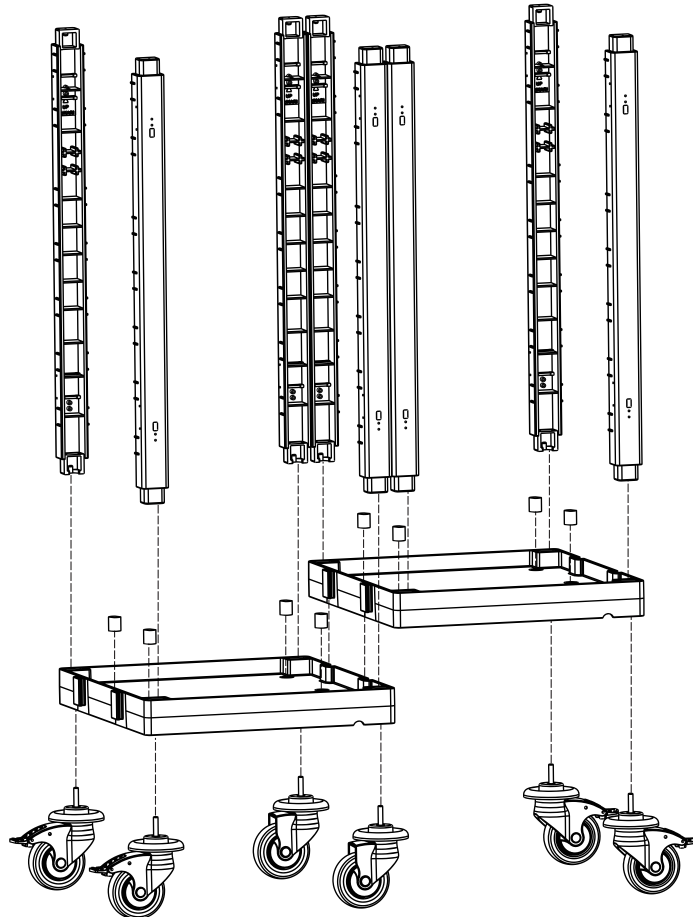

İkili Atık Toplama Arabası / *Duo Waste Collecting Trolley*

PROCART 120

PROCART 110 X 2
Atık Toplama Arabası
Waste Collecting Trolley

1