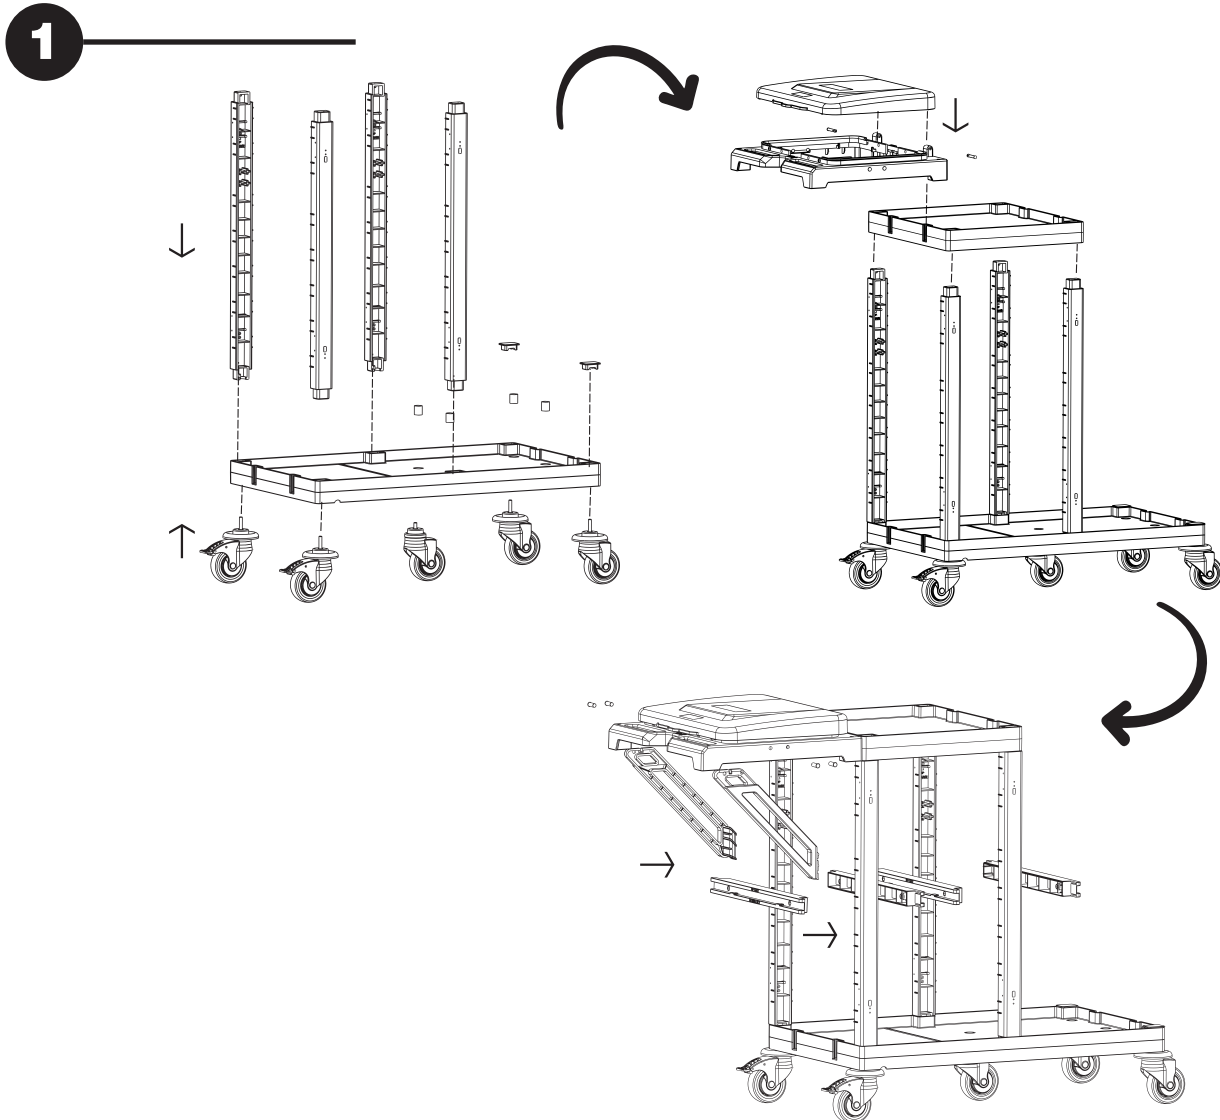

Temizlik Arabası / *Cleaning Trolley*

PROCART 73102

PROCART 310 X 1

Temizlik Arabası
Cleaning Trolley

A PROCART JET 722S X 1 SET

Jet Temizlik Seti Sızdırmaz Kovalı 2 X 22 Litre
Jet Cleaning Set With Duo Leakproof Bucket 2 X 22 Liters