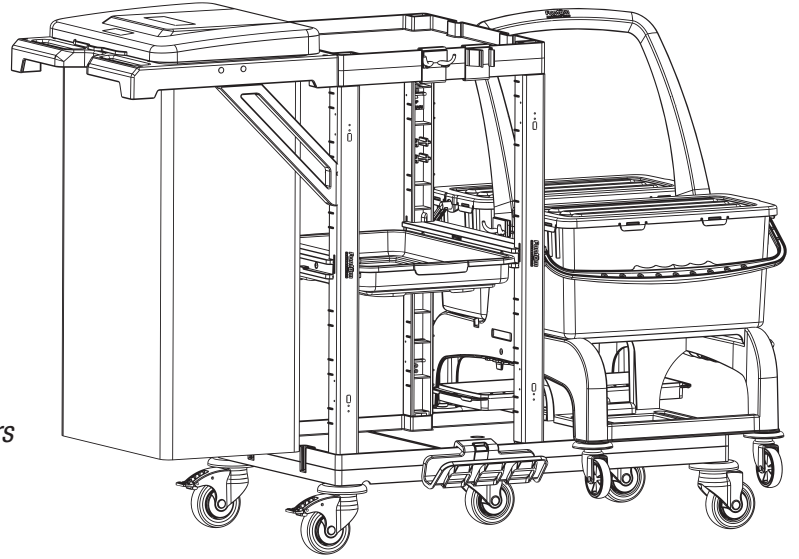

Temizlik Arabası / *Cleaning Trolley*

PROCART 73102

PROCART 310 X 1

Temizlik Arabası
Cleaning Trolley

A PROCART JET 722S X 1 SET

Jet Temizlik Seti Sızdırmaz Kovalı 2 X 22 Litre
Jet Cleaning Set With Duo Leakproof Bucket 2 X 22 Liters