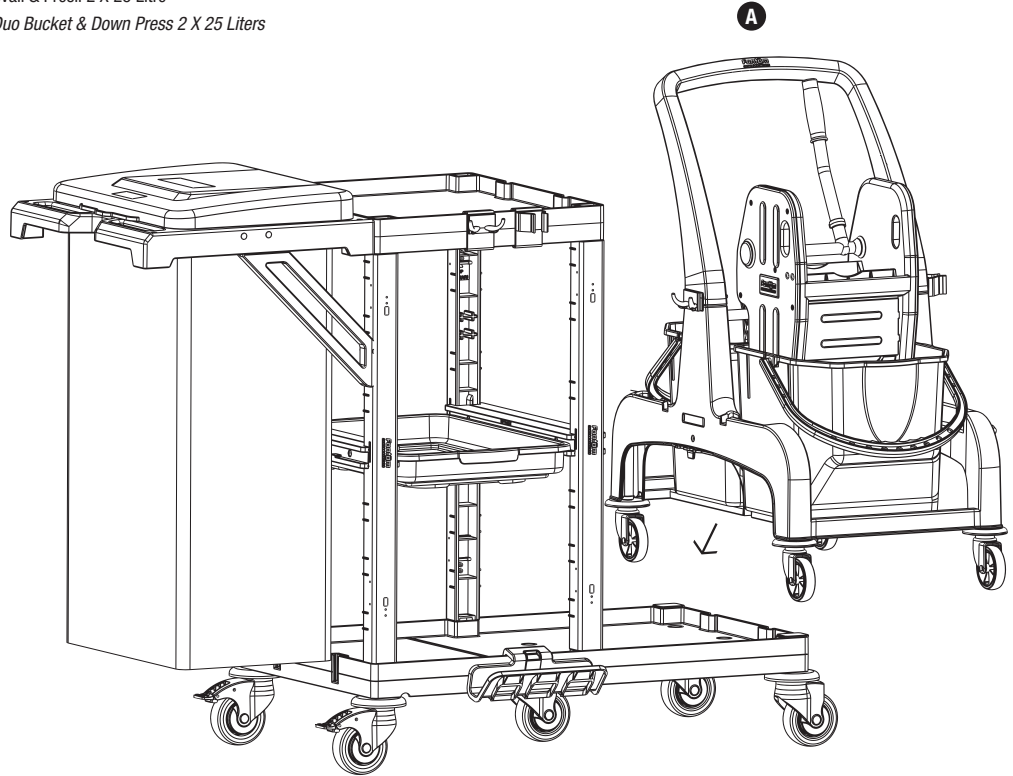

PROCART 73101

2

3

A PROCART JET 720S

- 1 Set Jet Temizlik Seti Çift Kovalı & Presli 2 X 25 Litre
- 1 Set Jet Cleaning Set With Duo Bucket & Down Press 2 X 25 Liters

Temizlik Arabası / *Cleaning Trolley*

PROCART 73102