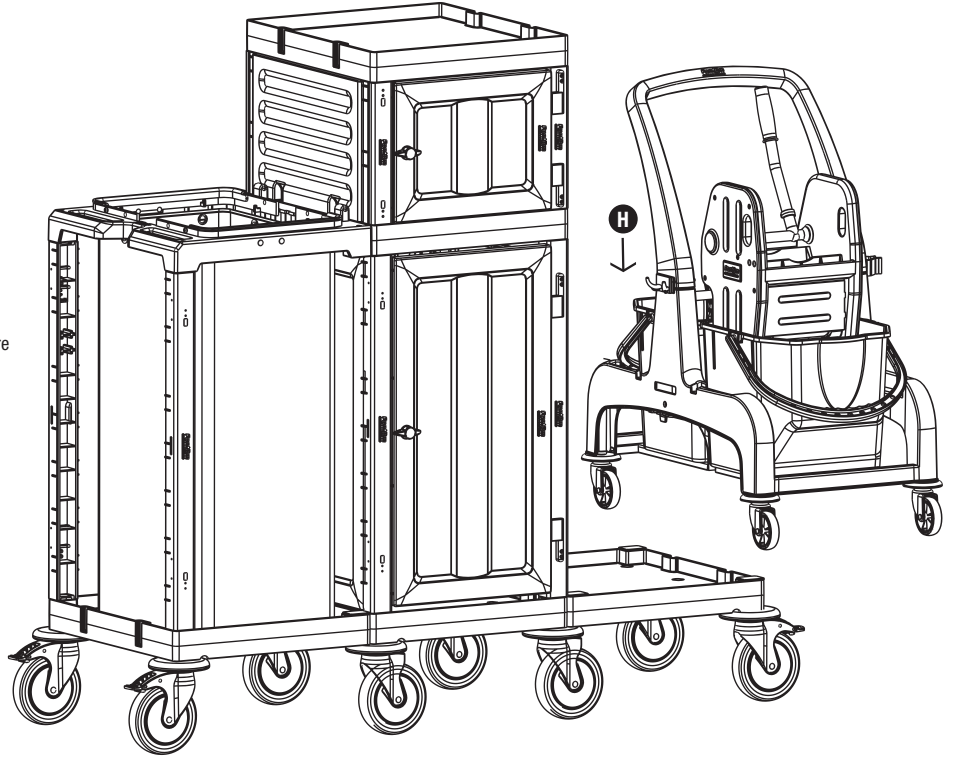

6

- G** PROCART CKS 630C
- 2 Set Temizlik Arabası Çekmece Seti 18 Litre
 - 2 Sets Cleaning Trolley Drawer Set 18 Liters

PROCART 74131

7

H PROCART JET 720S

- 1 Set Jet Temizlik Seti Çift Kovalı & Presli 2 X 25 Litre
- 1 Set Jet Cleaning Set With Duo Bucket & Down Press 2 X 25 Liters